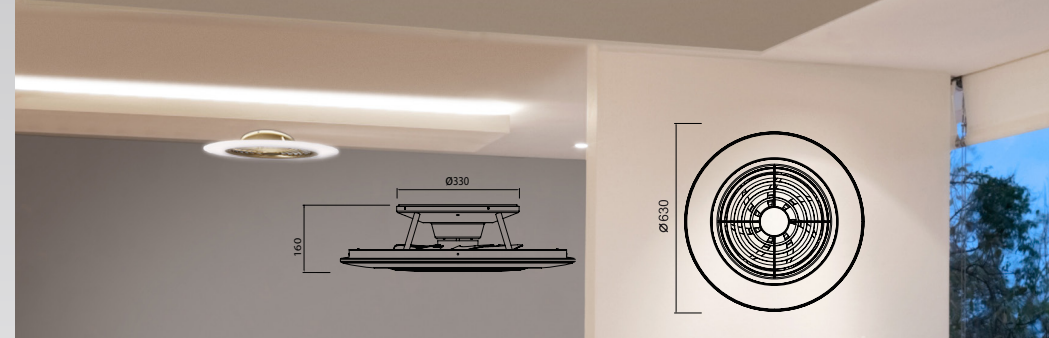

Tibet

by José Ignacio Ballester

mantra

7123 White

7126 Wood/White

7125 Silver

7124 Satin Gold/Black

(Apple IOS Android system, Bluetooth)

CRI>80 200-240V - Metal ABS - Diffuser/Acrylic

Note: TIBET/HIMALAYA work with Google Assistan and Amazon Alexa

Alisio

6705 White

6706 Chrome Silver

6707 Antique Brass

(Apple IOS Android system, Bluetooth)

CRI>80 200-240V - Metal ABS - Diffuser/Acrylic